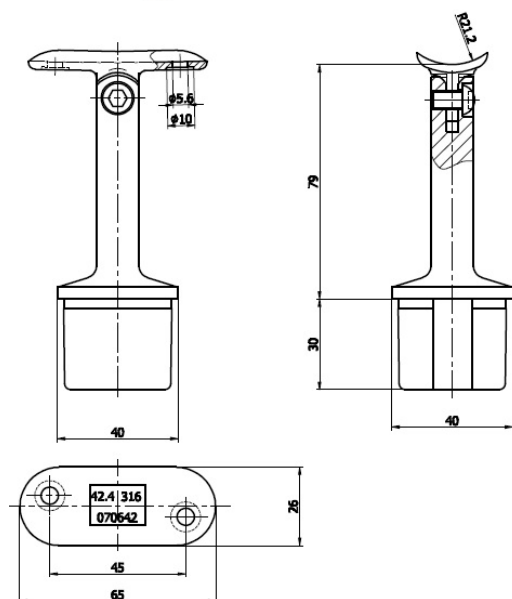

PRODUCT SHEET

Description:

Square Flexible Round Rail Support SS316 Brush,40x40x2x79mm

Item number:

22.10.437-0

Units	Box	Carton	HS Code	Barcode
Pcs.	2	16	8302419000	
				5704866108829

SISO A/S

Mileparken 11
DK-2740 Skovlunde
Denmark
VAT: DK 24786013